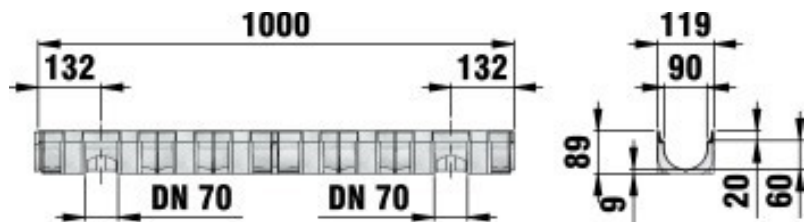

TOP X

TOP X, Combined article, composite channel with grating, class A 15, silver, with mesh grating MW 8/21 mm, made of PP, silver, 1,0 m

*Sustains
car traffic*

■ Technical data:

Length mm	Width mm	Height mm	Weight kg	Inlet cross-section cm ² /m	Internal channel cross-sect. cm ²	Inlaying depth	Item-no.
1000	119	89	1,62	509	45	20	44325

■ Product description:

TOP X channel made of PP, silver, with Mesh grating MW 8/21 made of plastic, trafficable, L/W/H 1000x119x89 mm, item no. 44325

■ Material:

- **Channel body:** recycled, modified Polypropylene
- **Grating:** modified Polypropylene silver