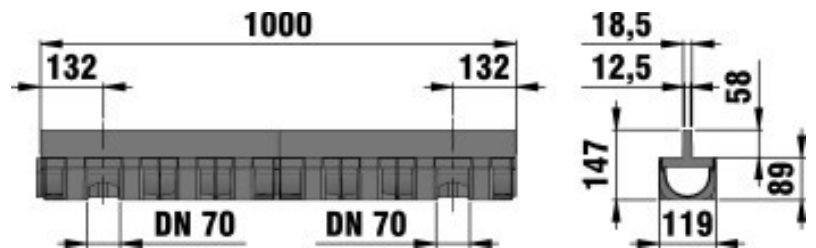

TOP X

TOP X, Combined article, composite channel with grating, class A 15, black, with slotted cover, made of PP, black, 1,0 m

*Sustains
car traffic*

■ Technical data:

Length mm	Width mm	Height mm	Weight kg	Inlet cross-section cm ² /m	Internal channel cross-sect. cm ²	Inlaying depth	Item-no.
1000	119	147	1,55	118	45	78	44335

■ Product description:

TOP X channel made of PP, black, with slotted cover made of PP, trafficable, L/W/H 1000x119x89/147 mm, item no. 44335

■ Material:

- **Channel body:** recycled, modified Polypropylene